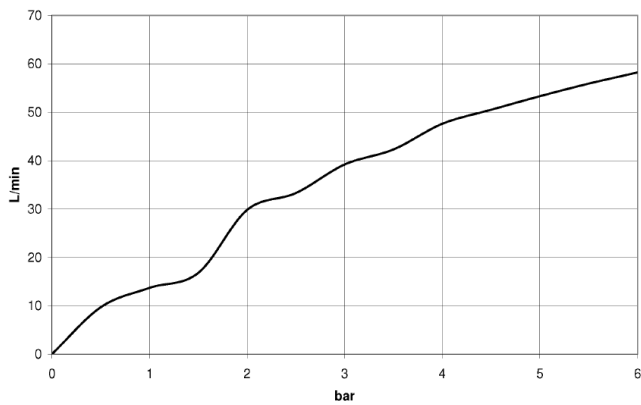

Vacuum breaker -

35 150 970 90

- 3/4" connection

Vacuum breaker -

35 150 970 90

Flow rate chart

Certificates

LGA_18668.

Vacuum breaker -

35 150 970 90

Spare parts list

No.	Item Number	Name	Quantity used	Delivery time
1	04 29 03 051 00 90	insert	1	2
2	09 18 40 116 90	sleeve	1	2